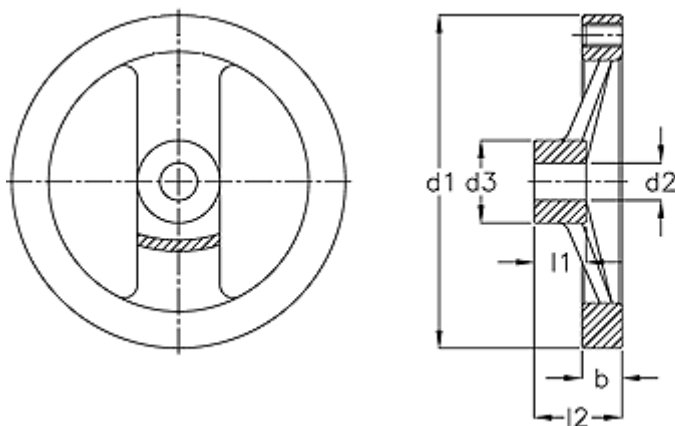

Article number: 20345306

Description: E+G Handwheel
GN 322-140-B14-A

Measures

b = 16.5

d1 = 140

d2 H7 = 14

d3 = 36

l1 = 19